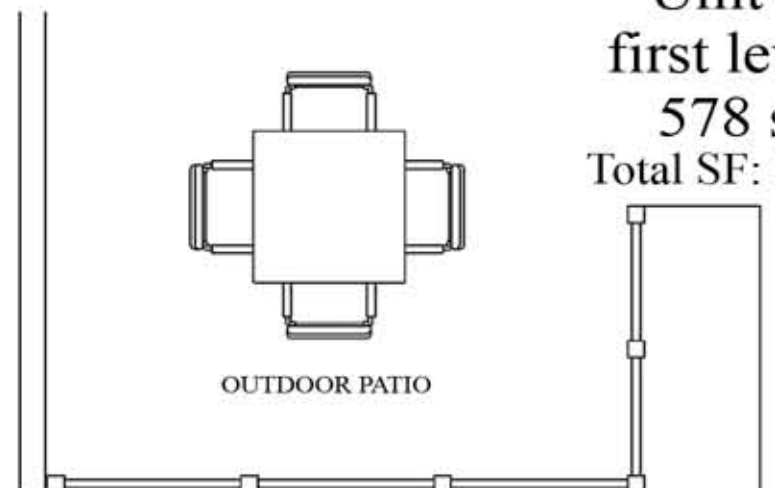

Unit C1
 first level
 585 sf
 Total SF: 1,197

Unit C
 first level
 578 sf
 Total SF: 1,171

OUTDOOR PATIO

OUTDOOR PATIO