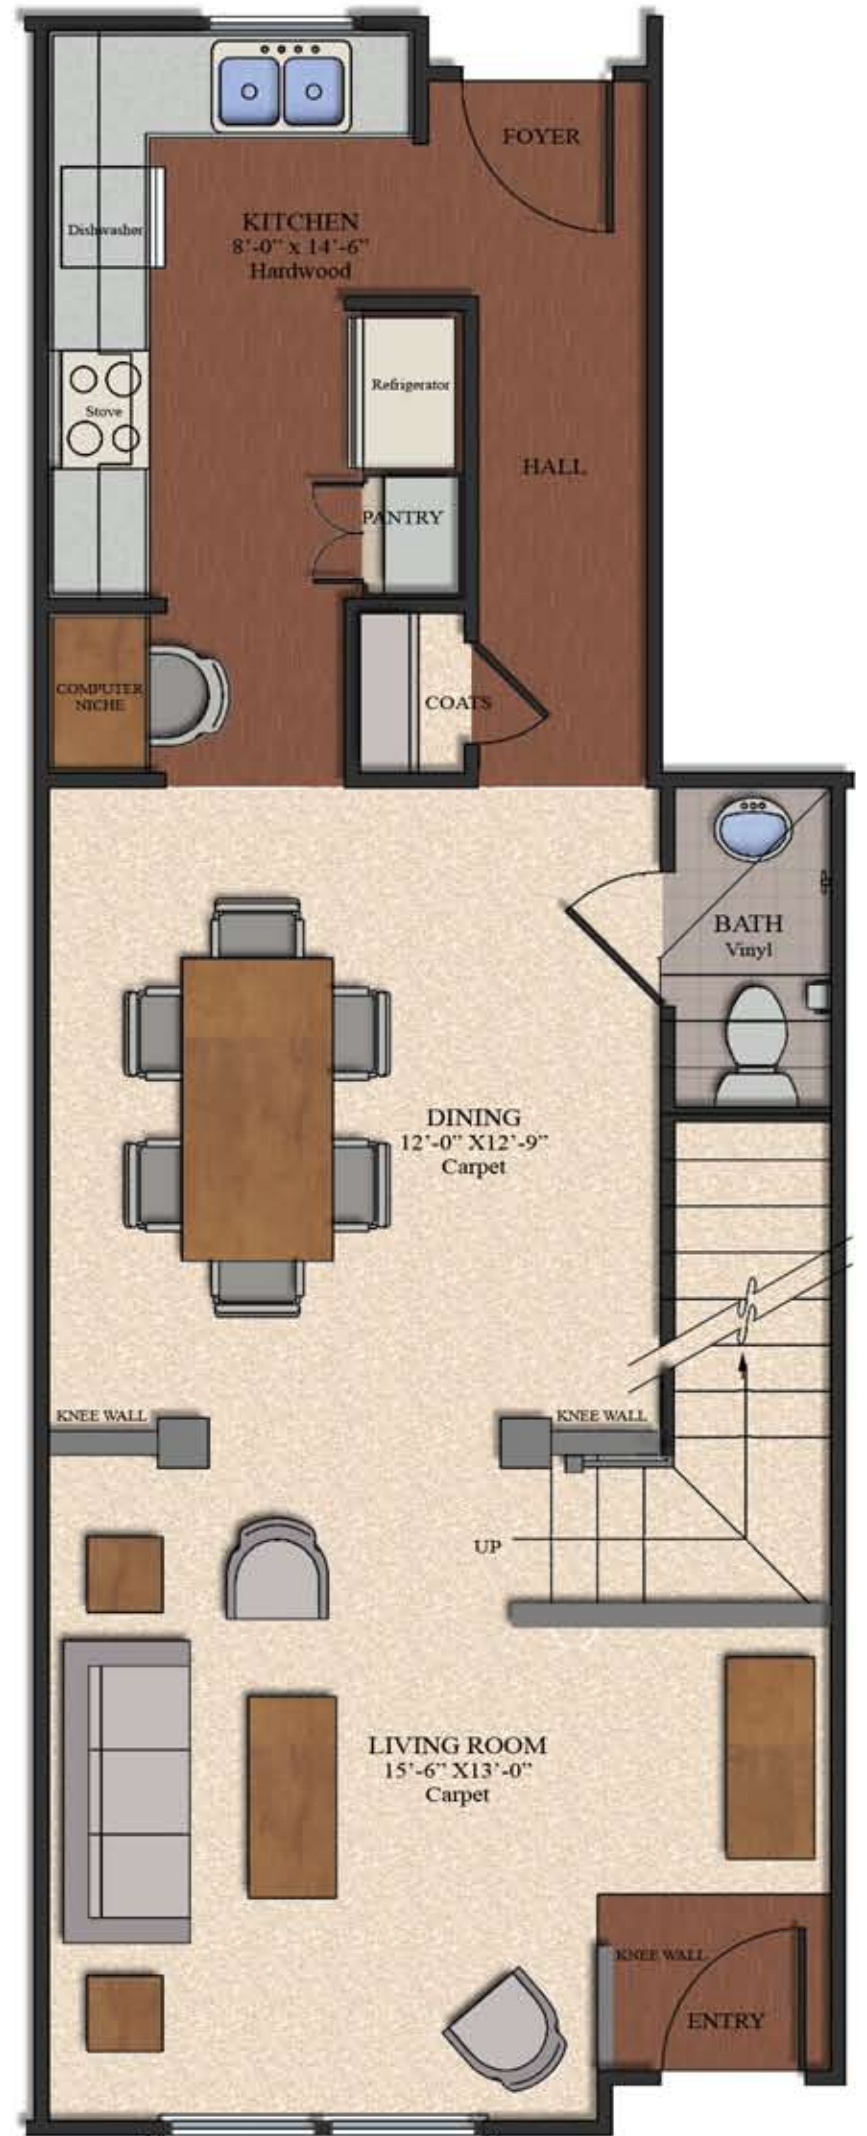

Unit C1
 first level
 585 sf
 Total SF: 1,197

Unit C
 first level
 578 sf
 Total SF: 1,171

OUTDOOR PATIO

OUTDOOR PATIO