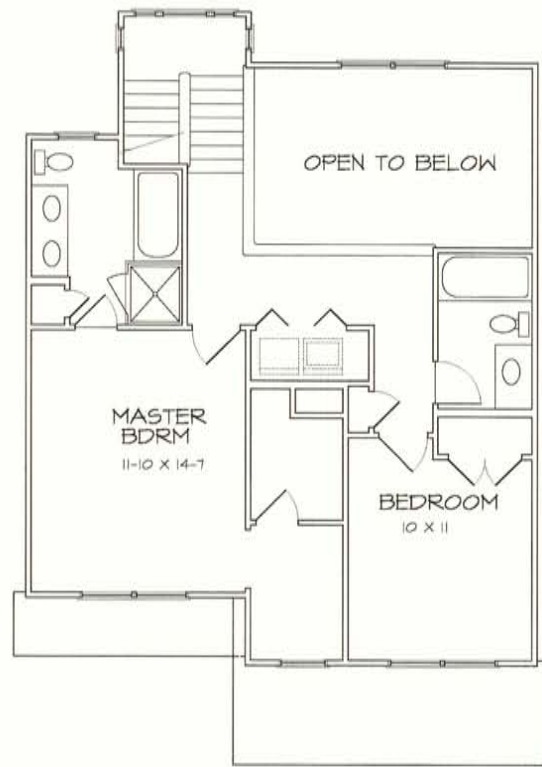

STONEGROVE

AT WHITEHALL

FIRST FLOOR

SECOND FLOOR

DARTMOUTH
1385 SQ.FT.

**ROYAL
HOMES**

Designing Homes For Life

All dimensions are approximate. Floorplans are subject to change without notice.