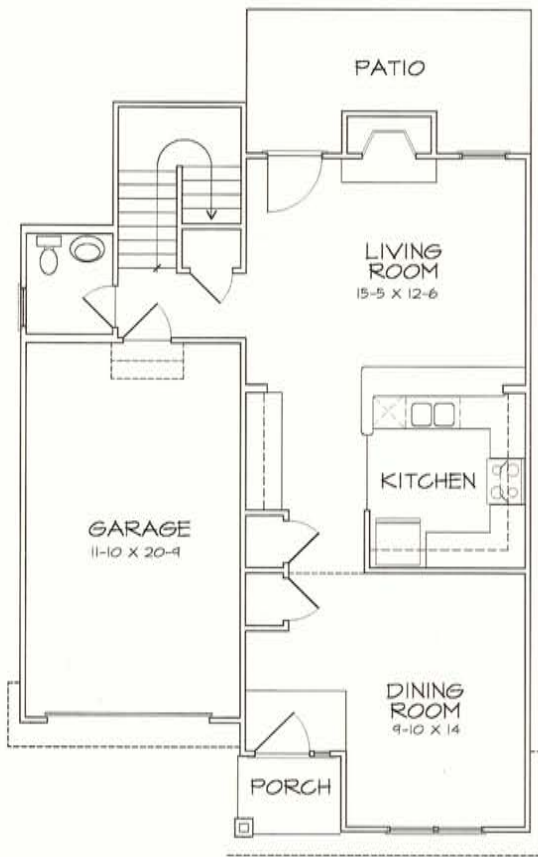

STONEGROVE

AT WHITEHALL

FIRST FLOOR

SECOND FLOOR

DARTMOUTH
1385 SQ.FT.

**ROYAL
HOMES**

Designing Homes For Life

All dimensions are approximate. Floorplans are subject to change without notice.