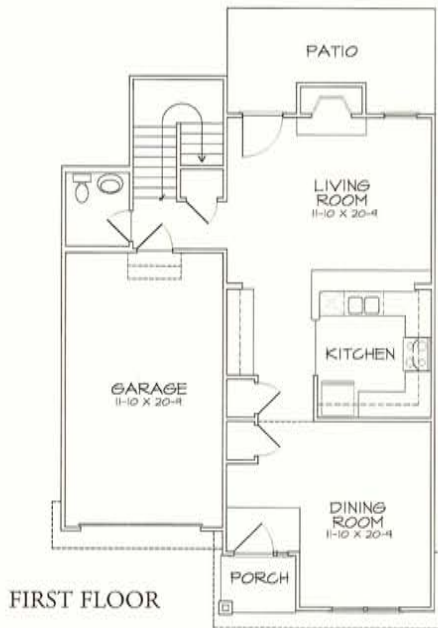

STONE GROVE

AT WHITEHALL

ELMHURST
1555 SQ.FT.

ROYAL HOMES

Designing Homes For Life

All dimensions are approximate. Floorplans are subject to change without notice.

P: 704-588-4606  www.visitstonegrove.com