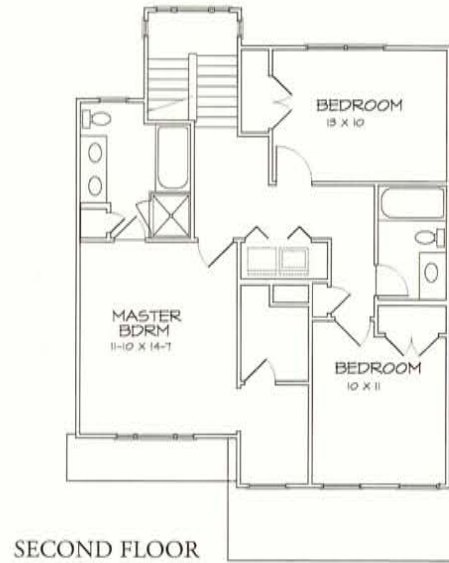

STONE GROVE

AT WHITEHALL

ELMHURST
1555 SQ.FT.

ROYAL HOMES

Designing Homes For Life

All dimensions are approximate. Floorplans are subject to change without notice.

P: 704-588-4606  www.visitstonegrove.com