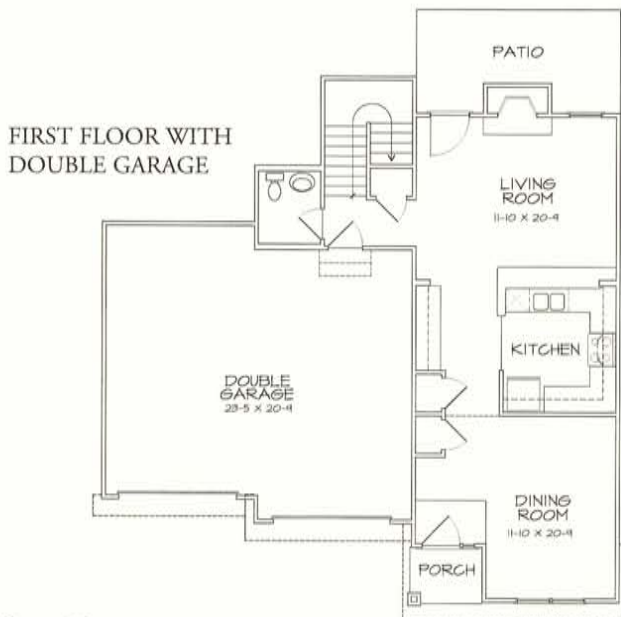

STONE GROVE

AT WHITEHALL

ELMHURST
1555 SQ.FT.

ROYAL HOMES

Designing Homes For Life

All dimensions are approximate. Floorplans are subject to change without notice.

P: 704-588-4606  www.visitstonegrove.com