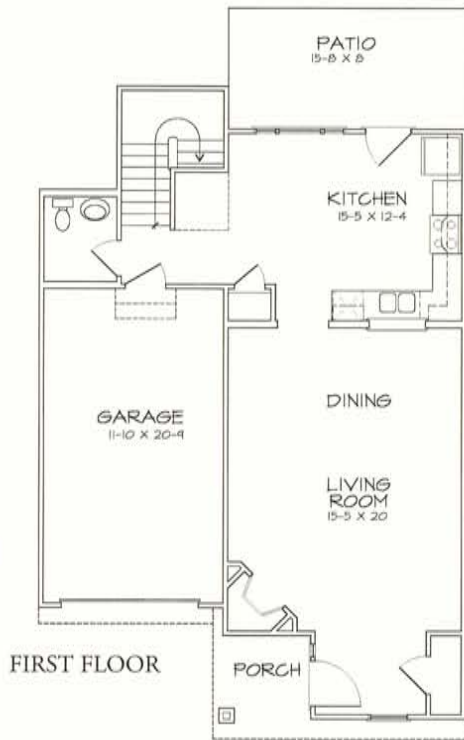

STONEGROVE

AT WHITEHALL

FREMONT
1566 SQ.FT.

**ROYAL
HOMES**

Designing Homes For Life

All dimensions are approximate. Floorplans are subject to change without notice.

P: 704-588-4606  www.visitstonegrove.com