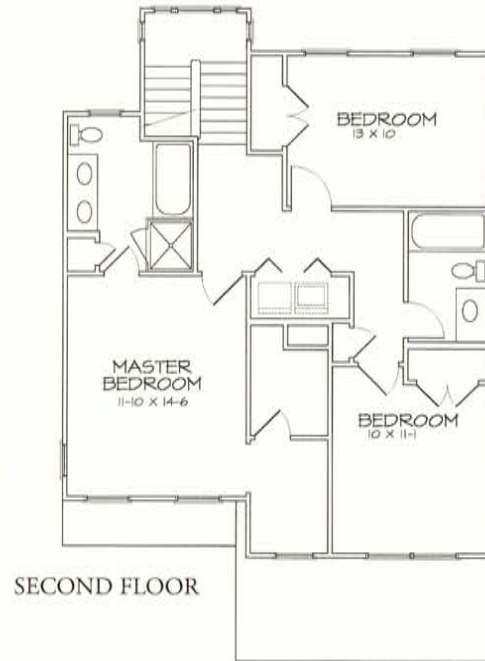

STONEGROVE

AT WHITEHALL

FREMONT
1566 SQ.FT.

**ROYAL
HOMES**

Designing Homes For Life

All dimensions are approximate. Floorplans are subject to change without notice.

P: 704-588-4606  www.visitstonegrove.com