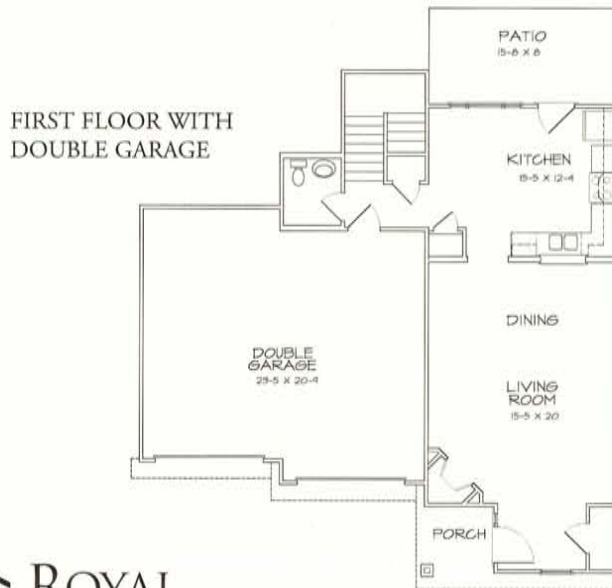

STONEGROVE

AT WHITEHALL

FREMONT
1566 SQ.FT.

**ROYAL
HOMES**

Designing Homes For Life

All dimensions are approximate. Floorplans are subject to change without notice.

P: 704-588-4606  www.visitstonegrove.com