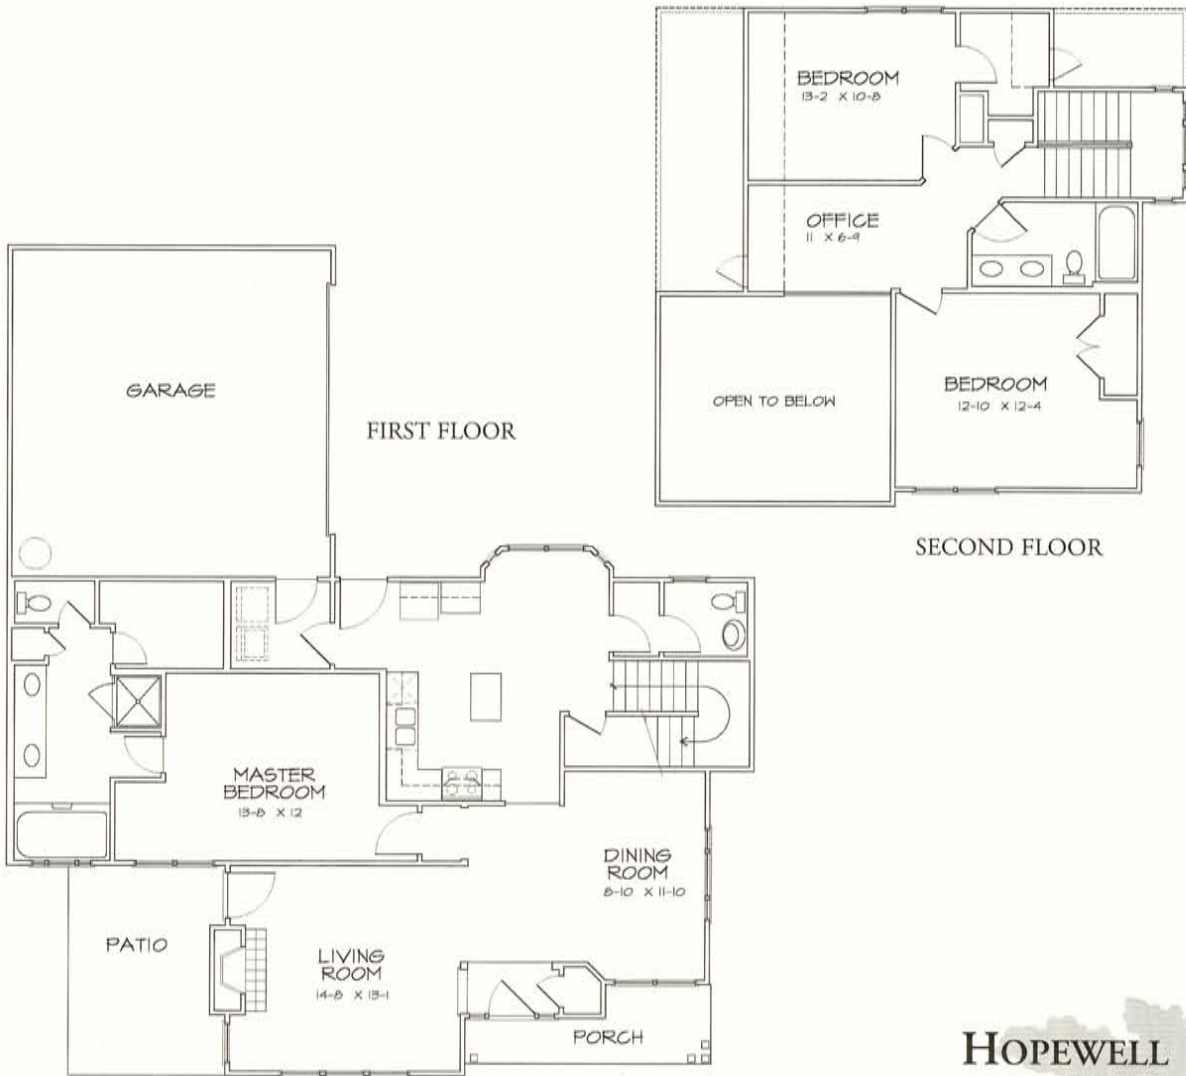

# STONEGROVE

AT WHITEHALL

**HOPEWELL**  
ALTERNATE  
1820 SQ.FT.

**ROYAL  
HOMES**

*Designing Homes For Life*

All dimensions are approximate. Floorplans are subject to change without notice.

P: 704-588-4606  [www.visitstonegrove.com](http://www.visitstonegrove.com)