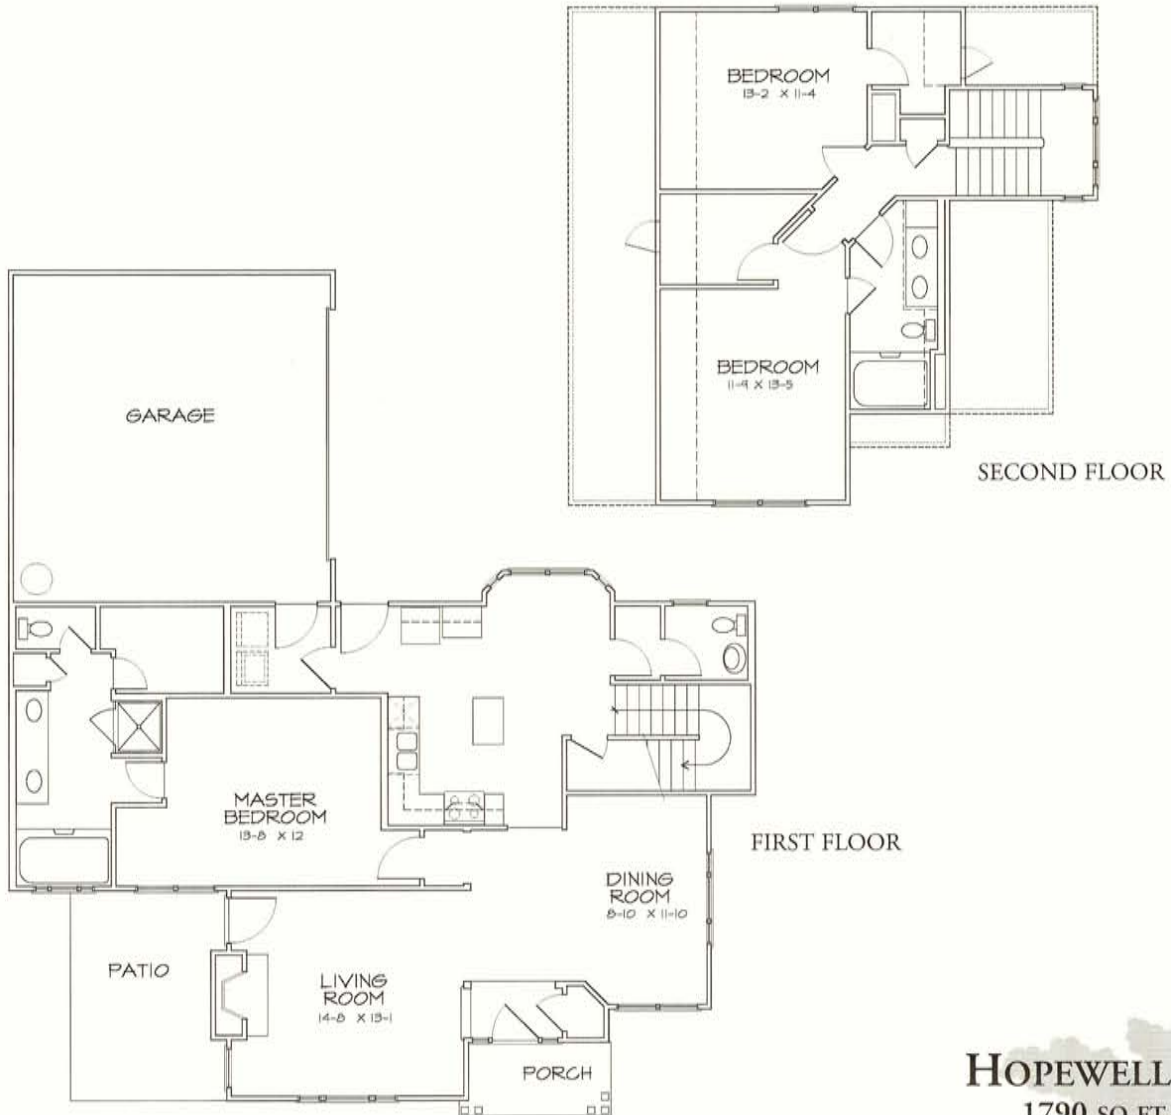

# STONEGROVE

AT WHITEHALL

**HOPEWELL**  
1790 SQ.FT.

**ROYAL  
HOMES**

*Designing Homes For Life*

All dimensions are approximate. Floorplans are subject to change without notice.

P: 704-588-4606  [www.visitstonegrove.com](http://www.visitstonegrove.com)