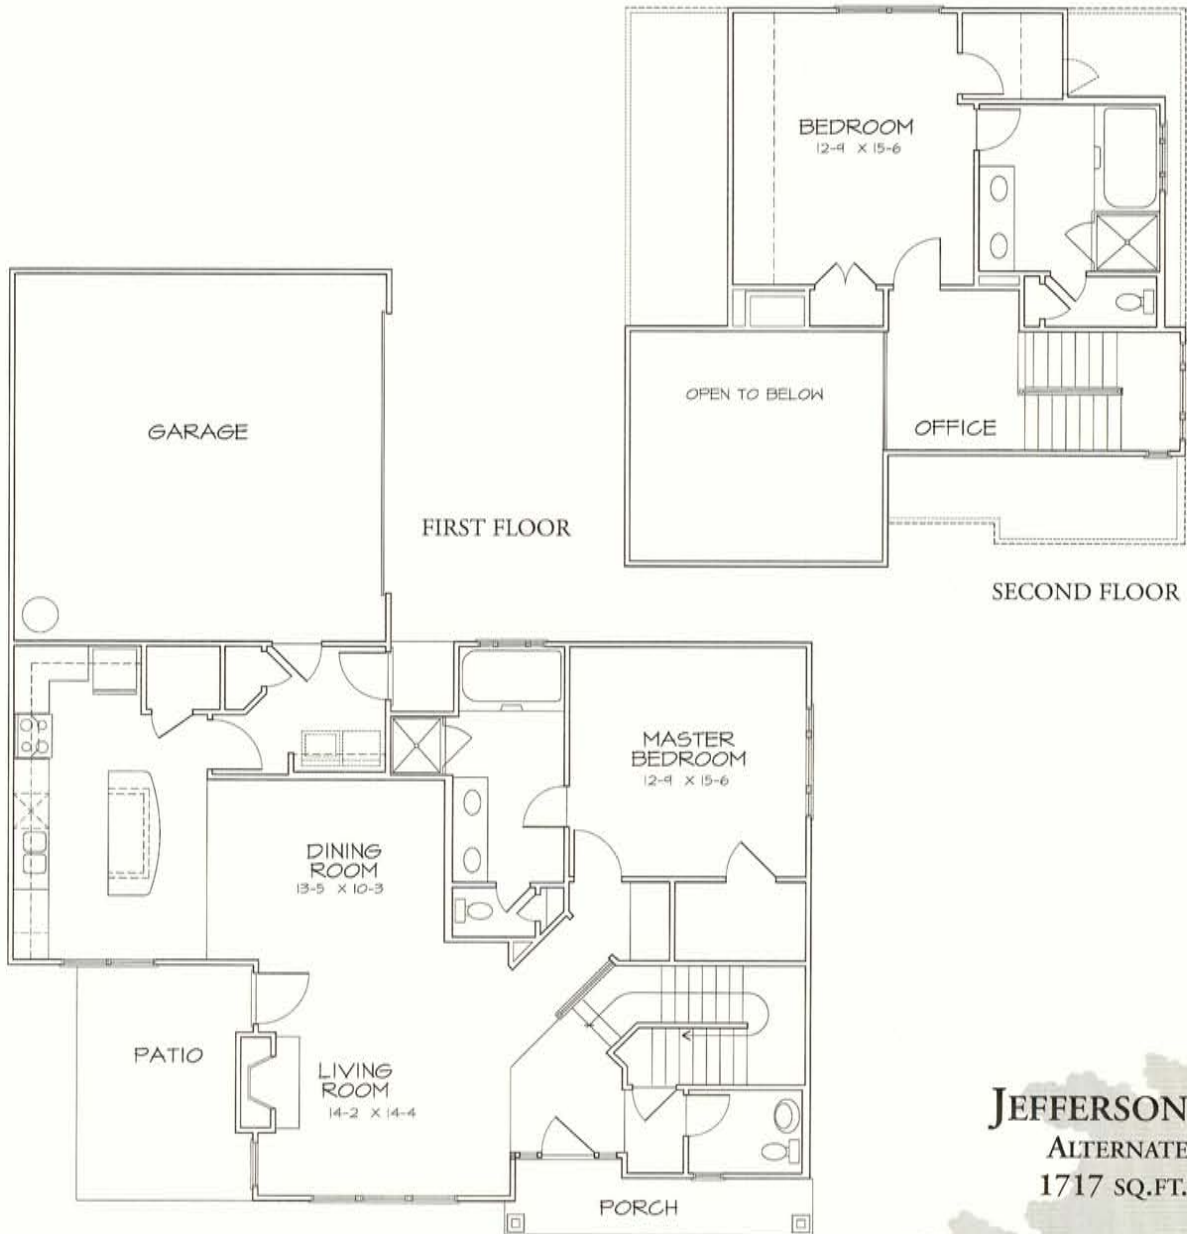

STONE GROVE

AT WHITEHALL

JEFFERSON
ALTERNATE
1717 SQ.FT.

**ROYAL
HOMES**

Designing Homes For Life

All dimensions are approximate. Floorplans are subject to change without notice.

P: 704-588-4606  www.visitstonegrove.com