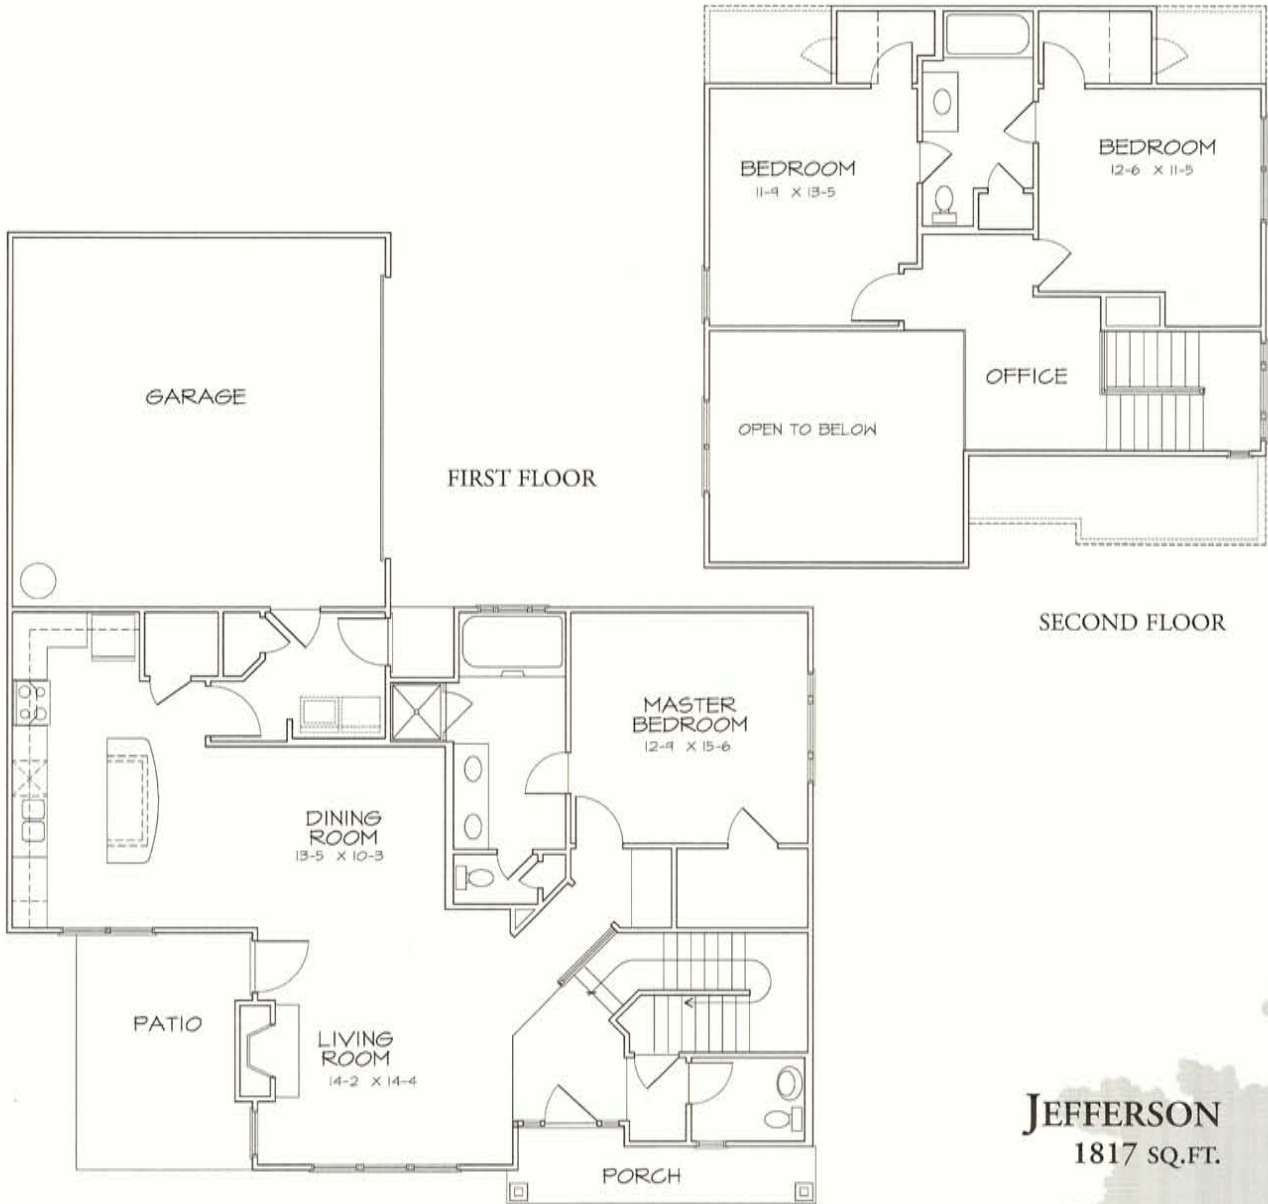

STONE GROVE

AT WHITEHALL

JEFFERSON
1817 SQ.FT.

**ROYAL
HOMES**

Designing Homes For Life

All dimensions are approximate. Floorplans are subject to change without notice.

P: 704-588-4606  www.visitstonegrove.com