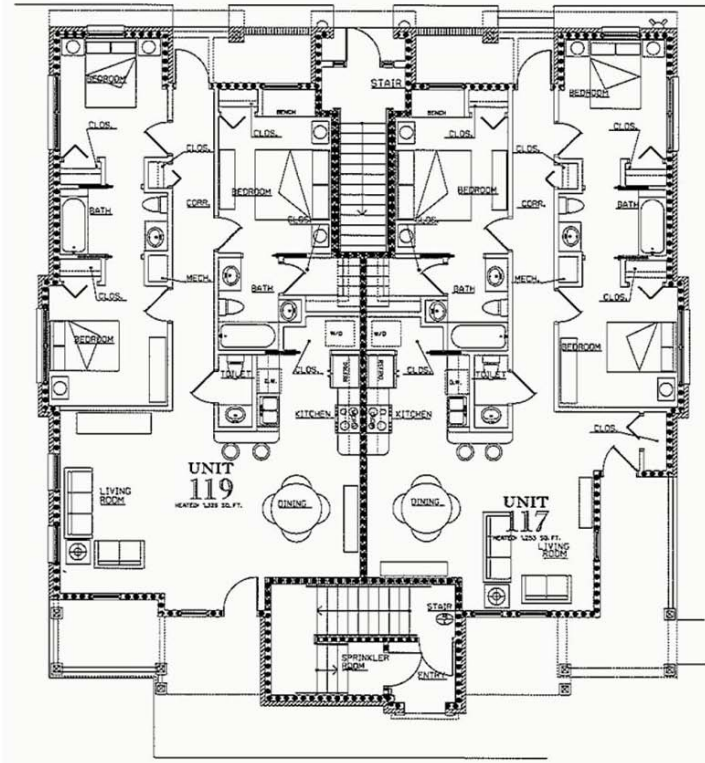

# WESLEY VIEW – BUILDING A

GROUND FLOOR  
(BUILDING A)  
3 BEDROOM  
2.5 BATH

UNIT 119, 1326 SF  
UNIT 117, 1253 SF

SECOND FLOOR  
(BUILDING A)  
3 BEDROOM  
2.5 BATH

UNIT 123, 1402 SF  
UNIT 121, 1362 SF

THIRD FLOOR  
(BUILDING A)  
3 BEDROOM  
2.5 BATH

UNIT 127, 1456 SF  
UNIT 125, 1419 SF