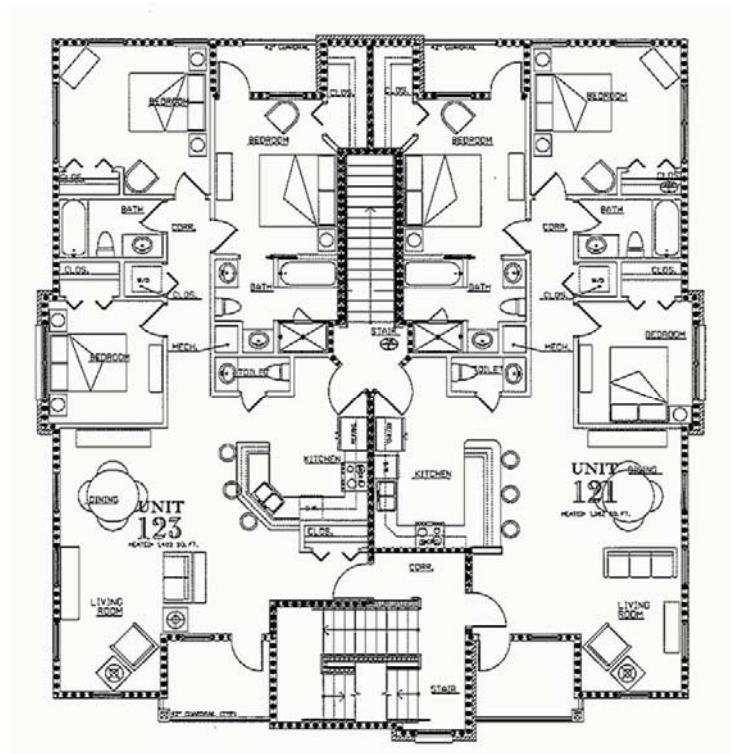

# WESLEY VIEW – BUILDING A

GROUND FLOOR  
(BUILDING A)  
3 BEDROOM  
2.5 BATH

UNIT 119, 1326 SF  
UNIT 117, 1253 SF

SECOND FLOOR  
(BUILDING A)  
3 BEDROOM  
2.5 BATH

UNIT 123, 1402 SF  
UNIT 121, 1362 SF

THIRD FLOOR  
(BUILDING A)  
3 BEDROOM  
2.5 BATH

UNIT 127, 1456 SF  
UNIT 125, 1419 SF