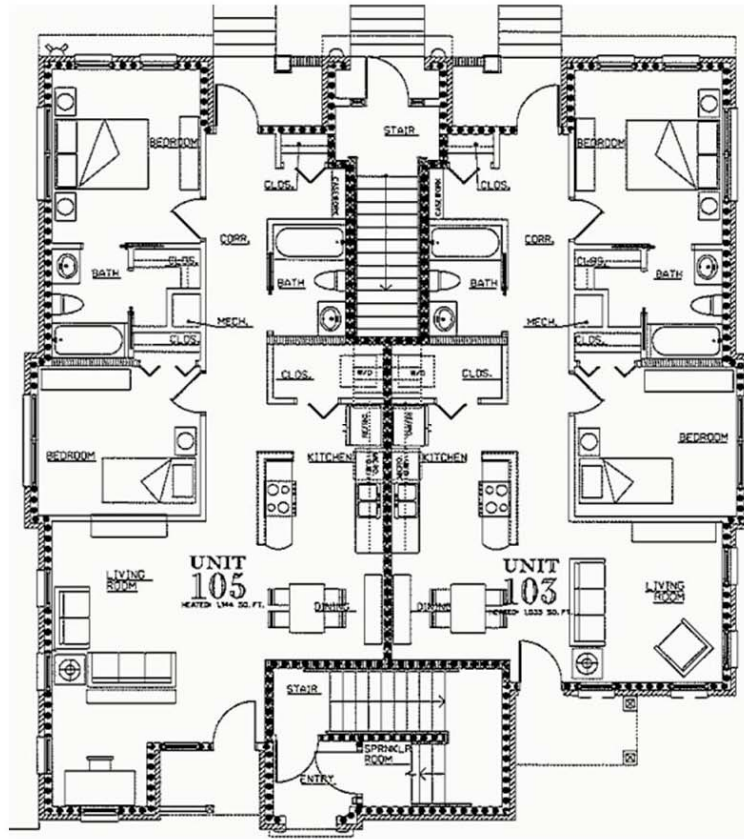

**WESLEY VIEW – BUILDING B**

**GROUND FLOOR  
(BUILDING B)  
2 BEDROOM  
2 BATH**

**UNIT 105, 1144 SF  
UNIT 103, 1035 SF**

**SECOND FLOOR  
(BUILDING B)  
2 BEDROOM  
2 BATH**

**UNIT 109, SOLD  
UNIT 107, 1037 SF**

THIRD FLOOR  
(BUILDING B)  
2 BEDROOM  
2 BATH

UNIT 113, 1145 SF  
UNIT 111 SOLD