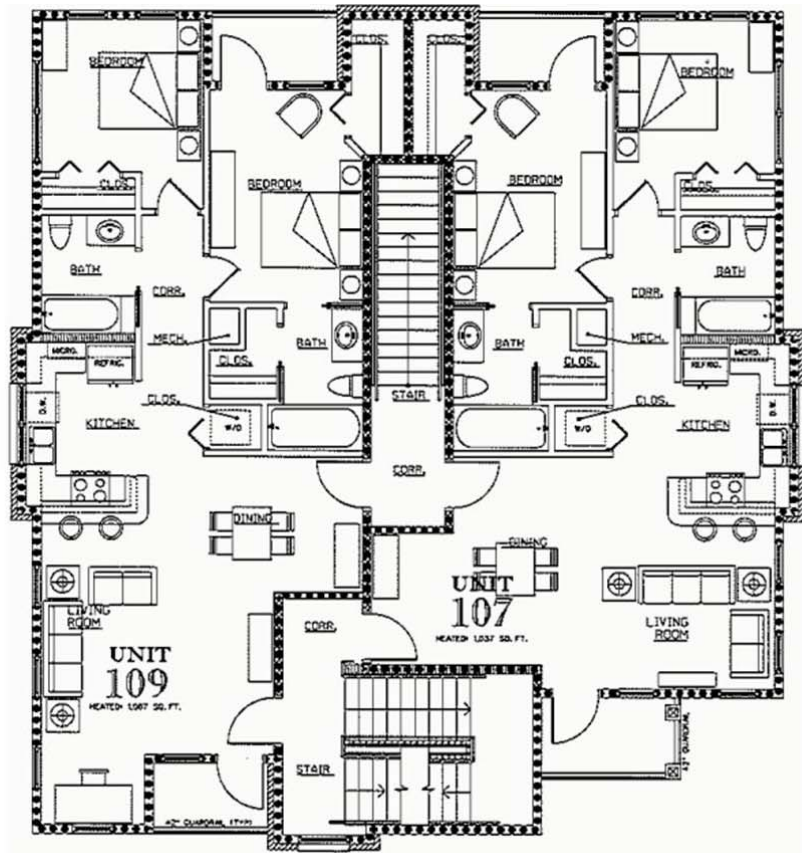

**WESLEY VIEW – BUILDING B**

**GROUND FLOOR  
(BUILDING B)  
2 BEDROOM  
2 BATH**

**UNIT 105, 1144 SF  
UNIT 103, 1035 SF**

**SECOND FLOOR  
(BUILDING B)  
2 BEDROOM  
2 BATH**

**UNIT 109, SOLD  
UNIT 107, 1037 SF**

THIRD FLOOR  
(BUILDING B)  
2 BEDROOM  
2 BATH

UNIT 113, 1145 SF  
UNIT 111 SOLD